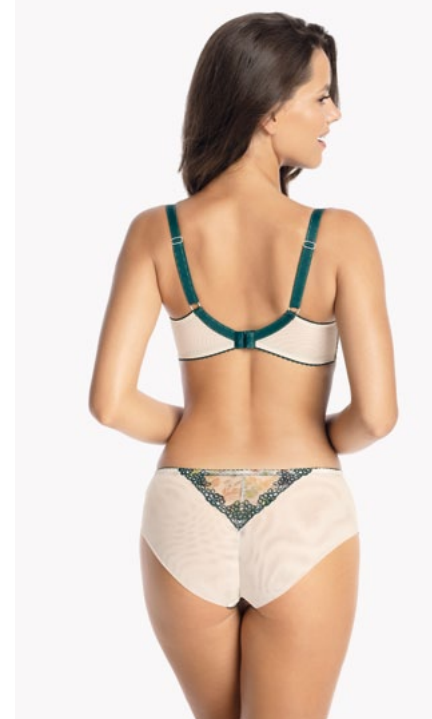

M10

NICOLE ECRU / ECRU

Figi Brazilian  
Brazilian Briefs  
GA-SS22-GFB-1094-ECR-FB  
S | M | L | XL | 2XL

NOELLE ECRU / ECRU

Figi / Briefs  
GA-SS22-GFP-1095-ECR-FP  
S | M | L | XL | 2XL | 3XL | 4XL

Biustonosz / Bra Soft (S9)  
GA-SS22-BSO-1094-ECR-S9